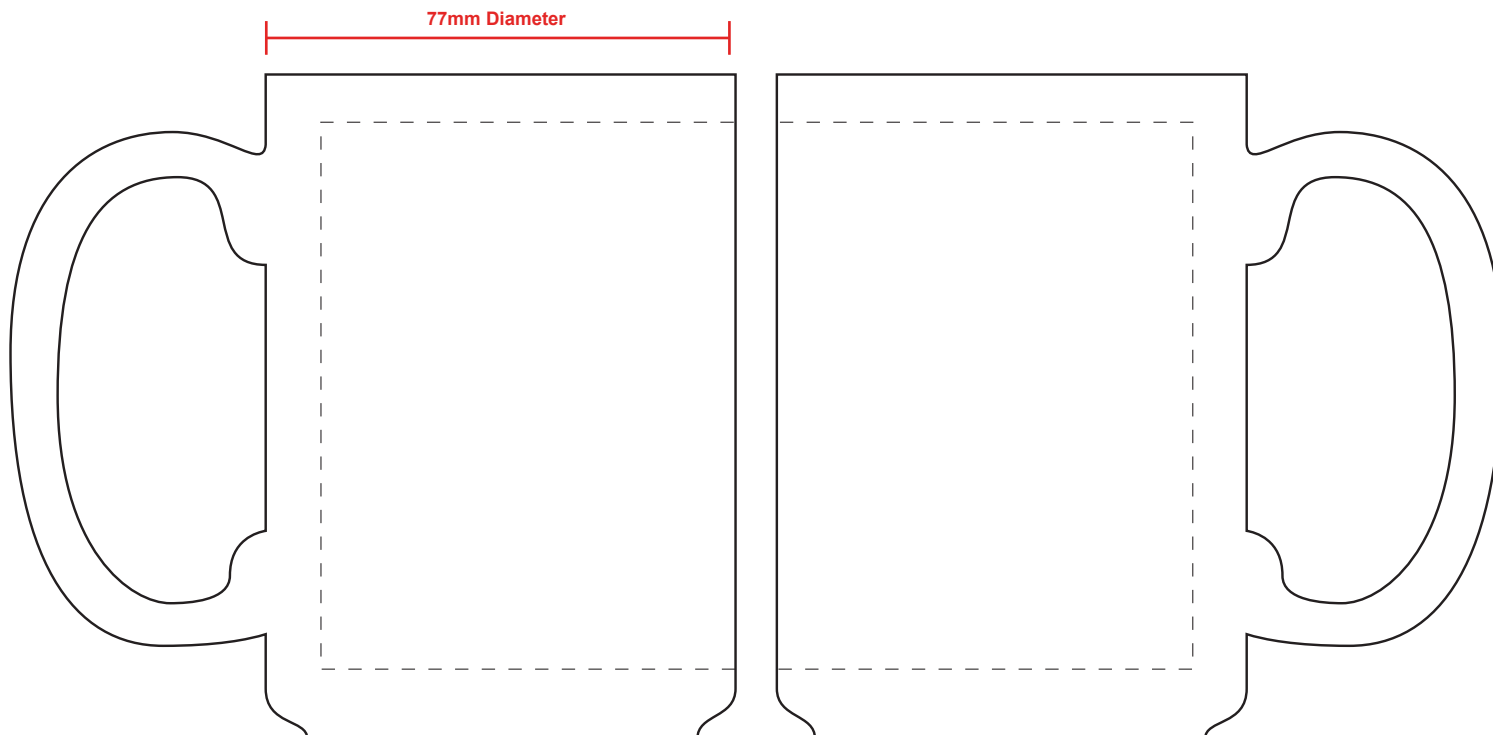

STEIN

Design Name	HBL1469 QM2 TRAN 16	Print Colours	REAL GOLD, RED 485C, BLUE 287C,
Product Colour	WHITE		COOL GRAY 7C
Print Process	Litho	No. of Colours	4
Artwork Position	FULL WRAP	Repeat Order	

Back Stamp	Print Position
Inside Base Print	Print Colours
Inner Rim	No. of Colours
Handle Flash	Additional
Gilding	Notes

TO SCALE / MAX LITHO PRINT AREA 220mm x 95mm

Mug has been scaled down to 75%

Please note, that the mug illustration on the lower part, is a rough guideline outlining the position of the design on the mug, and may not be to scale. The colour of the actual product is as per the order details in the top left hand corner of the PDF, the colour of the print shown is a representation only, as colours can display differently on different software and monitors. We reserve the right to make appropriate extra charges for multiple or continual changes/modifications to artwork which result in us incurring further costs for films/screens etc. If you are to print this PDF please remember to print to 100% scale (and NOT 'print to fit') to ensure accurate artwork size.