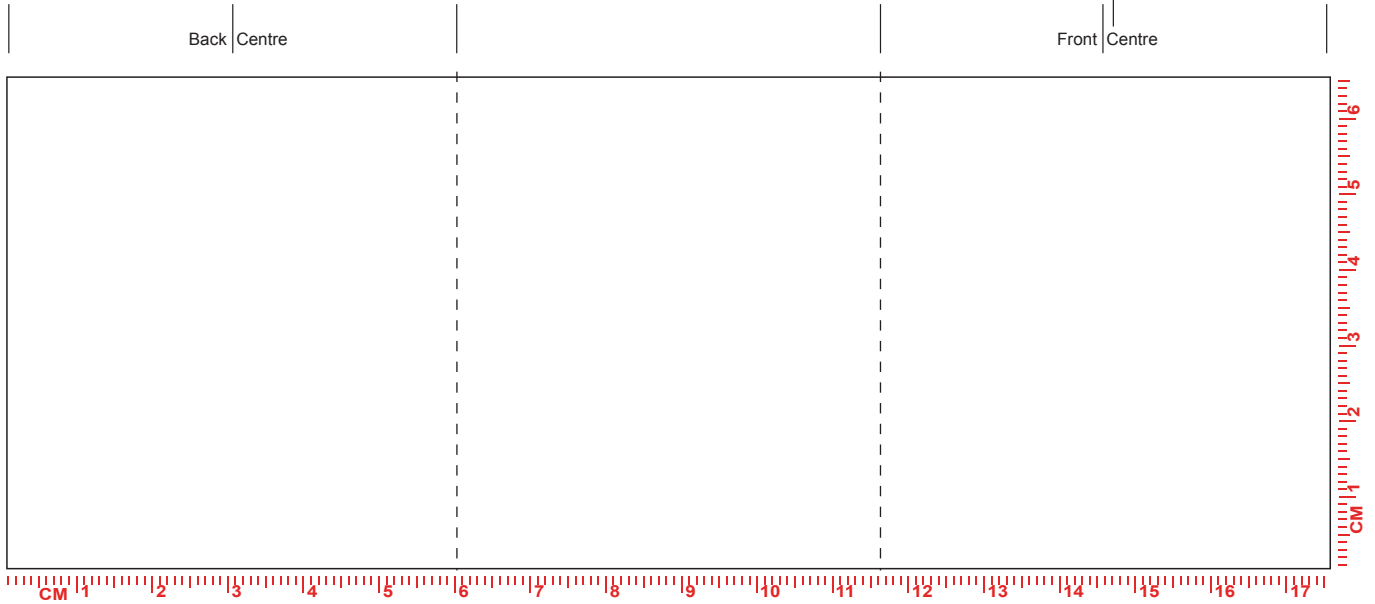

**WINDSOR**

<b>Design Name</b>	XXXXX	<b>Print Colours</b>	XXXXX
<b>Product Colour</b>	XXXXX		
<b>Print Process</b>	Screen	<b>No. of Colours</b>	XXXXX
<b>Artwork Position</b>	Front & Back	<b>Repeat Order</b>	XXXXX

<b>Back Stamp</b>	<b>Print Position</b>	
<b>Inside Base Print</b>	<b>Print Colours</b>	
<b>Inner Rim</b>	<b>No. of Colours</b>	
<b>Handle Flash</b>	<b>Additional</b>	
<b>Gilding</b>	<b>Notes</b>	

Max screen print width - 60mm

To scale / max screen print area 175mm x 65mm

Not to scale / image is for example only and the artwork has been scaled down to 77%

Please note, that the mug illustration is a rough guideline outlining the position of the design on the mug, and may not be to scale. The colour of the actual product is as per the order details in the top right hand corner of the pdf, the colour of the artwork shown is a representation only, as colours can display differently on different software and monitors. We reserve the right to make appropriate extra charges for multiple or continual changes/modifications to artwork which result in us incurring further costs for films/screens etc. When printing this pdf please remember to print to 100% scale (and NOT 'print to fit') to ensure accurate artwork size.