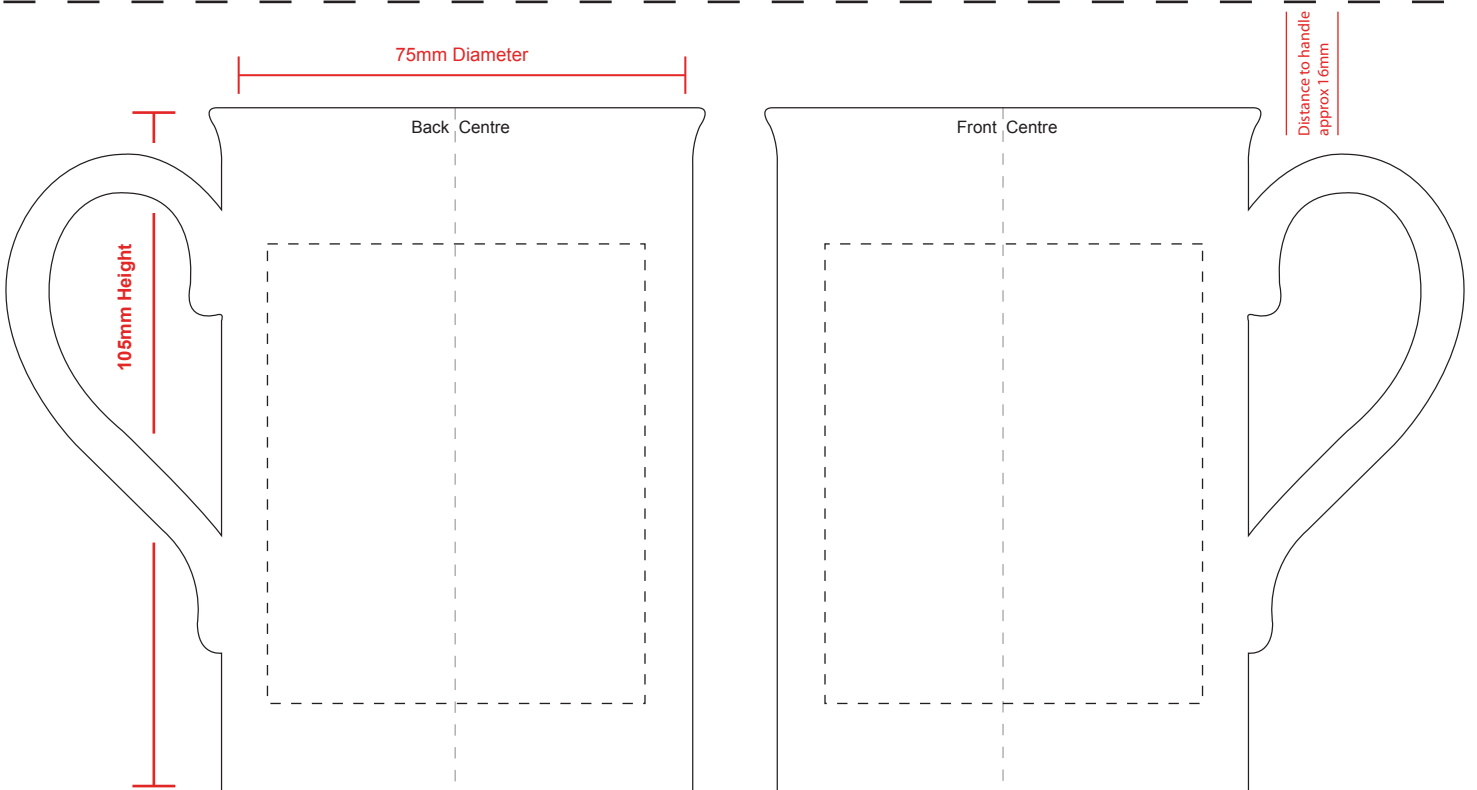

**WINDSOR**

<b>Design Name</b>	XXXXX	<b>Print Colours</b>	XXXXX
<b>Product Colour</b>	XXXXX		
<b>Print Process</b>	Screen	<b>No. of Colours</b>	XXXXX
<b>Artwork Position</b>	Front & Back	<b>Repeat Order</b>	XXXXX

<b>Back Stamp</b>	<b>Print Position</b>	
<b>Inside Base Print</b>	<b>Print Colours</b>	
<b>Inner Rim</b>	<b>No. of Colours</b>	
<b>Handle Flash</b>	<b>Additional</b>	
<b>Gilding</b>	<b>Notes</b>	

Max screen print width - 60mm

To scale / max screen print area 175mm x 65mm

Not to scale / image is for example only and the artwork has been scaled down to 77%

Please note, that the mug illustration is a rough guideline outlining the position of the design on the mug, and may not be to scale. The colour of the actual product is as per the order details in the top right hand corner of the pdf, the colour of the artwork shown is a representation only, as colours can display differently on different software and monitors. We reserve the right to make appropriate extra charges for multiple or continual changes/modifications to artwork which result in us incurring further costs for films/screens etc. When printing this pdf please remember to print to 100% scale (and NOT 'print to fit') to ensure accurate artwork size.