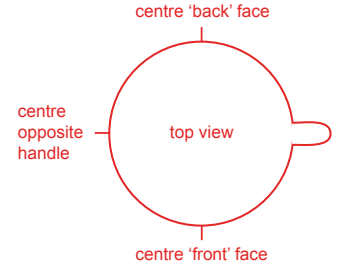

<b>Back Stamp</b>	<b>Print Position</b>	
<b>Inside Base Print</b>	<b>Print Colours</b>	
<b>Inner Rim</b>	<b>No. of Colours</b>	
<b>Handle Flash</b>	<b>Additional</b>	
<b>Gilding</b>	<b>Notes</b>	

Max screen print width - 60mm

To scale / max screen print area 175mm x 65mm

Not to scale / image is for example only and the artwork has been scaled down to 77%

Please note, that the mug illustration is a rough guideline outlining the position of the design on the mug, and may not be to scale. The colour of the actual product is as per the order details in the top right hand corner of the pdf, the colour of the artwork shown is a representation only, as colours can display differently on different software and monitors. We reserve the right to make appropriate extra charges for multiple or continual changes/modifications to artwork which result in us incurring further costs for films/screens etc. When printing this pdf please remember to print to 100% scale (and NOT 'print to fit') to ensure accurate artwork size.